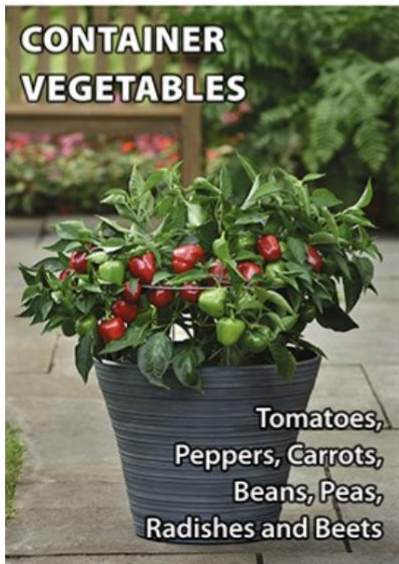

SUPPORT YOUR GROUP BY PURCHASING A GIFT CARD.

Shop in person and choose from hundreds of varieties of plants in our 10,000 sq. ft. garden centre.

GIFT CARDS

ANNUALS

6 packs, Value Packs
and Assorted Pot Sizes

BROWSE, SHOP AND ORDER AT
www.glenleagreenhouses.com

CONTAINER VEGETABLES

Tomatoes,
Peppers, Carrots,
Beans, Peas,
Radishes and Beets

JUMBO 6 PACK

Vegetables,
Herbs and
Strawberries

FALL MUMS

Two Sizes
Available!