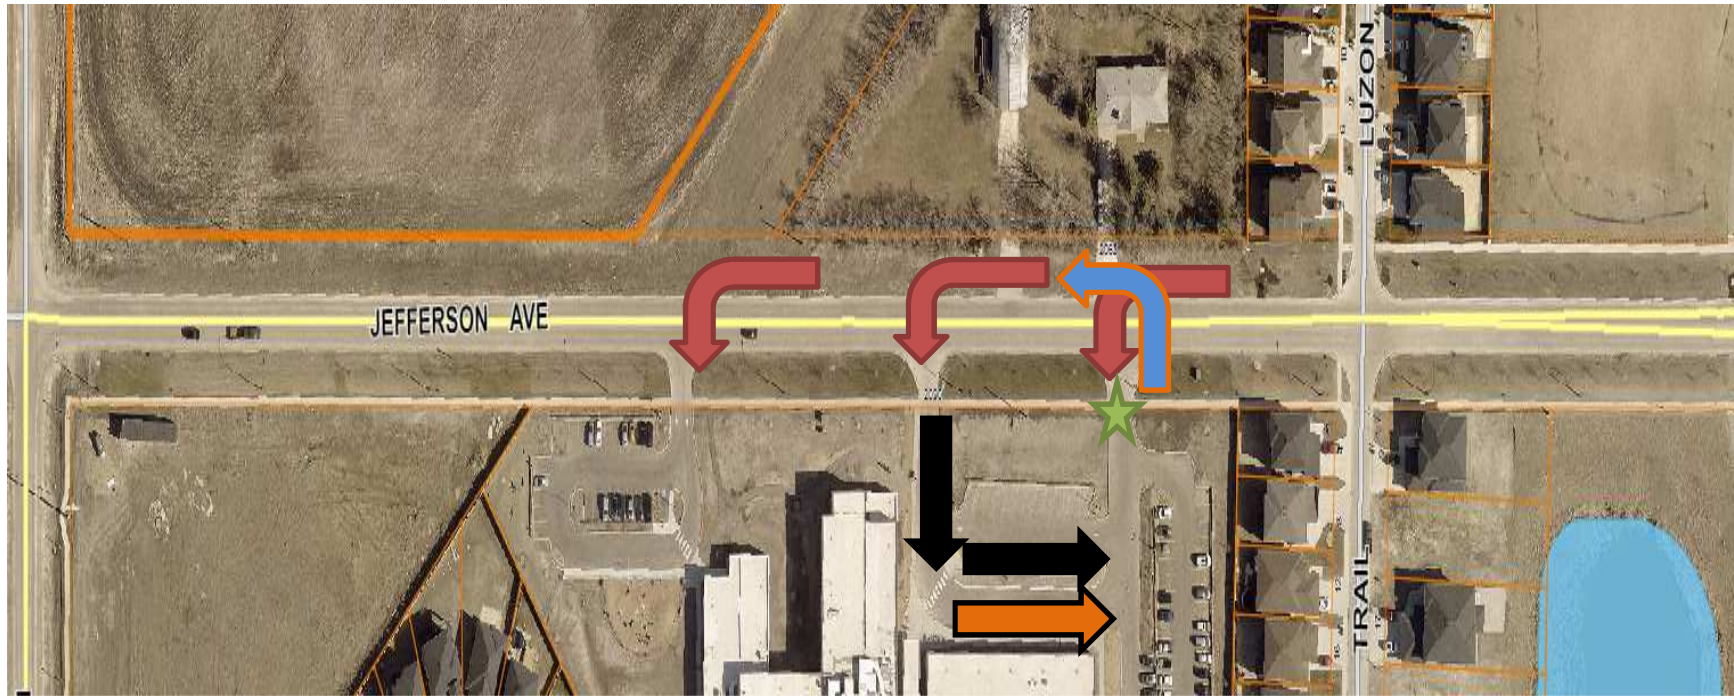

TURNING RESTRICTIONS:

AMENDMENTS

Black: One Way (24/7)

Red: No left turn 08:00 – 09:00, 15:00 – 16:00 Monday-Friday, September-June

Blue: EXCEPT BUSES No left turn 08:00 – 09:00, 15:00 – 16:00 Monday-Friday, September-June

Between 8:00 to 9:00 a.m. and 3:00 to 4:00 p.m., no left turns onto school and daycare entrances will be allowed (red arrows). All traffic entering the school property must be able to do a right turn (come off of King Edward Street). No left turns exiting the school property will be allowed between these hours in order to allow for quicker flow through the parking loops (blue arrow). Only right turns allowed. Only buses will be allowed to make left turns (orange arrows). **Please note that the green star is not an entrance from 8:30-9 a.m. and 3-4 p.m.**