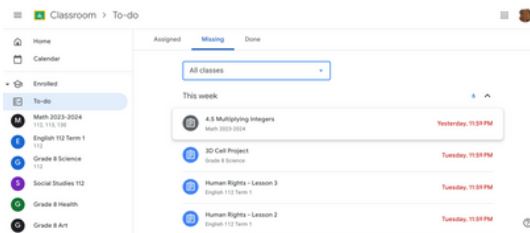

# How to Find Your Missing Assignments on Google Classroom:

1) Log in Your Google Classroom

2) Click on “To Do” on the left hand side menu

3) Click on missing at the top of the page

4) Use the drop down menu to filter by class