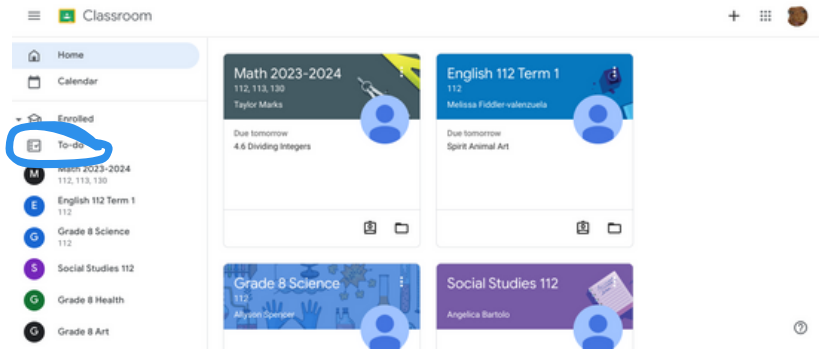

# How to Find Your Missing Assignments on Google Classroom:

1) Log in Your Google Classroom

2) Click on “To Do” on the left hand side menu

3) Click on missing at the top of the page

4) Use the drop down menu to filter by class